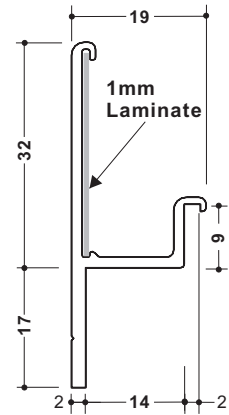

Solu

Profile Handles

16mm Board

Lamiline L shape mounted with screws

aluminium, anodized

Cat No.	Length (mm)	Finish
2462. 39. 032	2500*	black anodized
2462. 38. 032	2500*	clear anodized

Packing: 20Pcs per carton

* Recommended laminate strip width: 29mm

18mm Board

Dimensional Data not binding.
We reserve the right to alter specifications without notice.