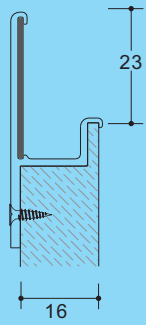

Solu

Profile Handles

16mm Board

Lamiline L shape mounted with screws

aluminium, anodized

Cat No.	Length (mm)	Finish
2462. 39. 032	2500*	black anodized
2462. 38. 032	2500*	clear anodized

Packing: 20Pcs per carton

* Recommended laminate strip width: 29mm

18mm Board

Dimensional Data not binding.
We reserve the right to alter specifications without notice.