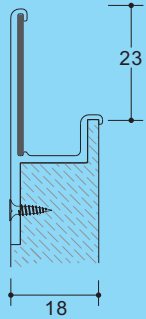

Solu

Profile Handles

16mm Board

Lamiline L shape mounted with screws

aluminium, anodized

Cat No.	Length (mm)	Finish
2462. 39. 032	2500*	black anodized
2462. 38. 032	2500*	clear anodized

Packing: 20Pcs per carton

* Recommended laminate strip width: 29mm

18mm Board

Dimensional Data not binding.
We reserve the right to alter specifications without notice.